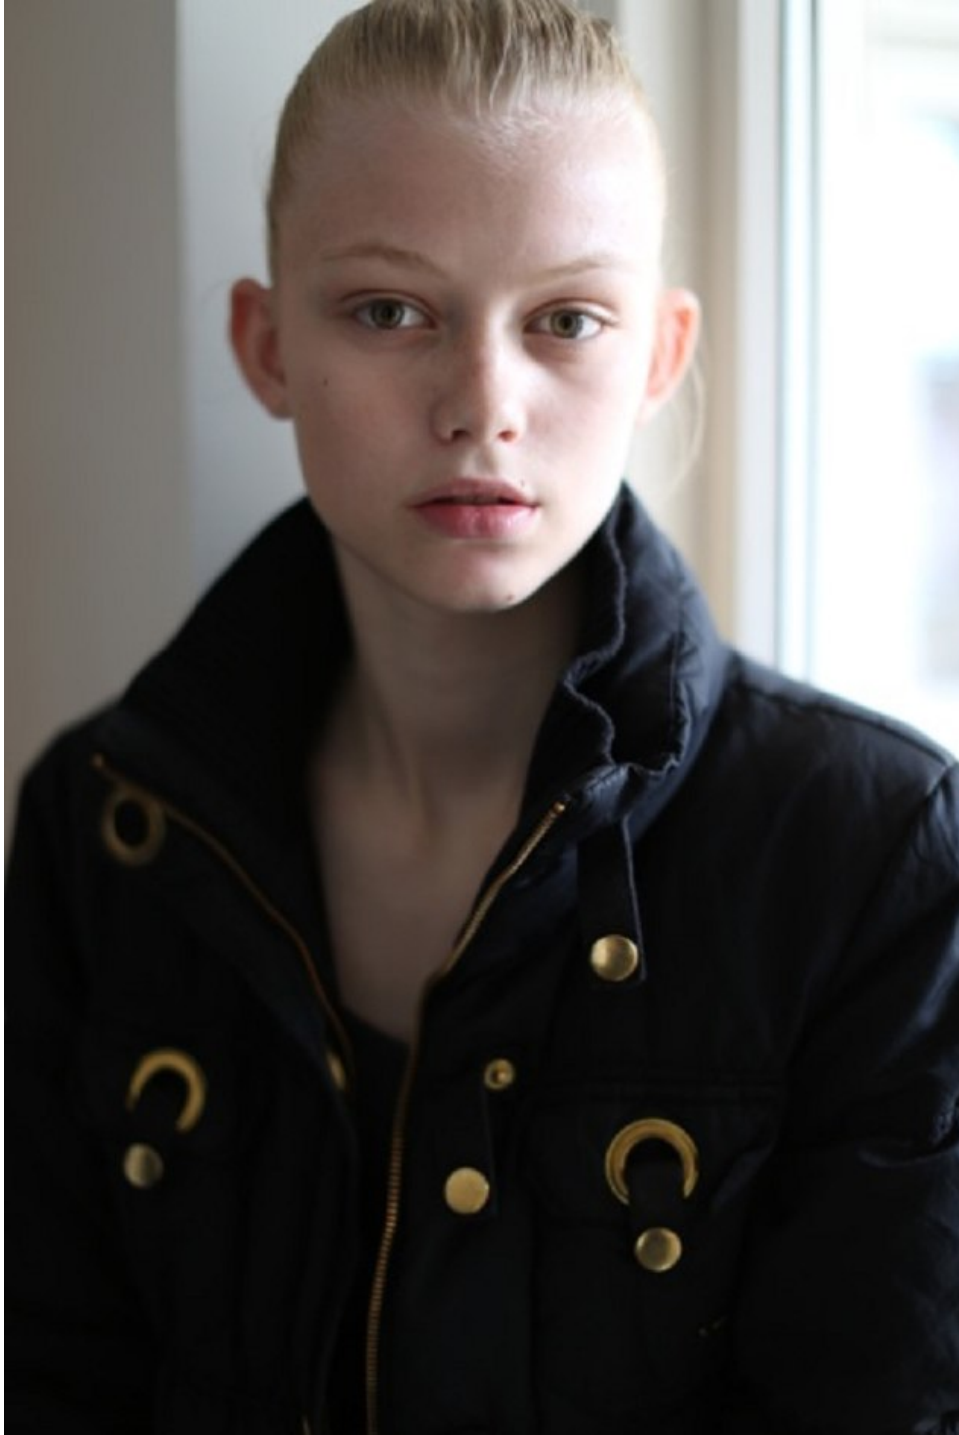

SILENT

CLARA OVERGAARD

MODEL MANAGEMENT NEW YORK
153 W 27TH ST #406 NY 10001
T +1 646 370 1582 INFO@SMODELSNY.COM

HEIGHT 5' 10" / 178 CM BUST 29" / 74 CM WAIST 23" /
58 CM
HIPS 34" / 86 CM SHOE 7.5 US / 38.5 EU
HAIR BLONDE EYES HAZEL